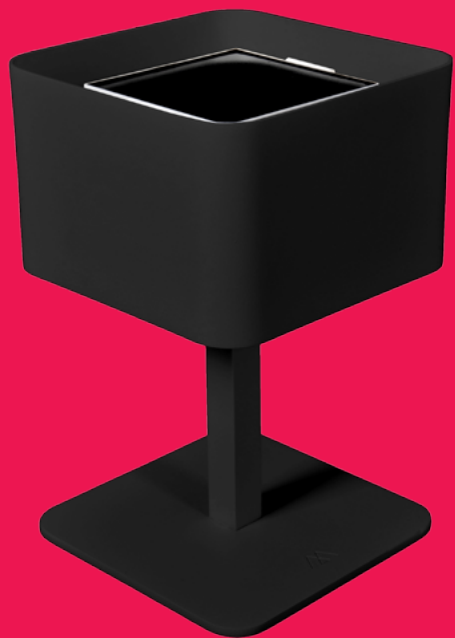

Lightweight, weatherproofed... La Lampe Pose is versatile by design. The understated simplicity of its design, plus its wireless system makes it perfect for any space, indoor or outdoor.

La Lampe Pose

01

La Lampe Pose 01

- Weather resistant
- Usable indoor and outdoors.
- Aluminum frame.
- Epoxy Paint.
- 100 Lumens LED light.
- Detachable solar module.
- Auto On/Off/Auto.
- Activated by light sensor.
- 5 hours to full charge under the sun.
- 2-year warranty.

POSE 01 Blanc

POSE 01 Charbon

La Lampe Pose

02

La Lampe Pose 02

- Weather resistant
- Usable indoor and outdoors.
- Aluminum frame.
- Epoxy Paint.
- 100 Lumens LED light.
- Detachable solar module.
- Auto On/Off/Auto.
- Activated by light sensor.
- 5 hours to full charge under the sun.
- 2-year warranty.

POSE 02 Charbon

POSE 02 Blanc

La Lampe Pose

03

La Lampe Pose 03

- Weather resistant
- Usable indoor and outdoors.
- Aluminum frame.
- Batyline fabric shade
- Epoxy Paint.
- 100 Lumens LED light.
- Detachable solar module.
- Auto On/Off/Auto.
- Activated by light sensor.
- 5 hours to full charge under the sun.
- 2-year warranty.