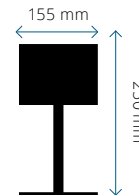

POSE 01 Blanc

POSE 01 Charbon

La Lampe Pose

02

La Lampe Pose 02

- Weather resistant
- Usable indoor and outdoors.
- Aluminum frame.
- Epoxy Paint.
- 100 Lumens LED light.
- Detachable solar module.
- Auto On/Off/Auto.
- Activated by light sensor.
- 5 hours to full charge under the sun.
- 2-year warranty.