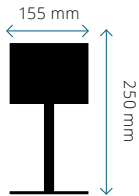

POSE 01 Blanc

La Lampe Pose 01

- Weather resistant
- Usable indoor and outdoors.
- Aluminum frame.
- Epoxy Paint.
- 100 Lumens LED light.
- Detachable solar module.
- Auto On/Off/Auto.
- Activated by light sensor.
- 5 hours to full charge under the sun.
- 2-year warranty.