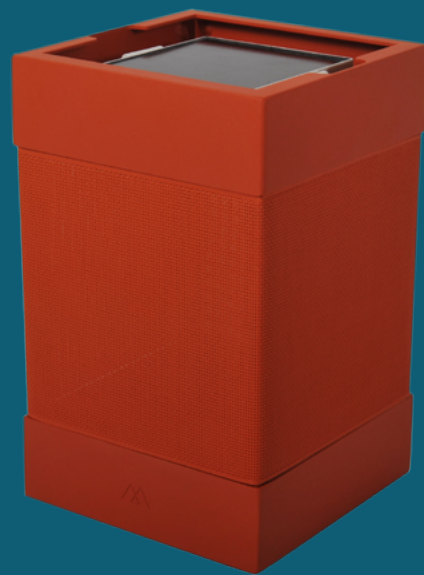

POSE 03 Blanc