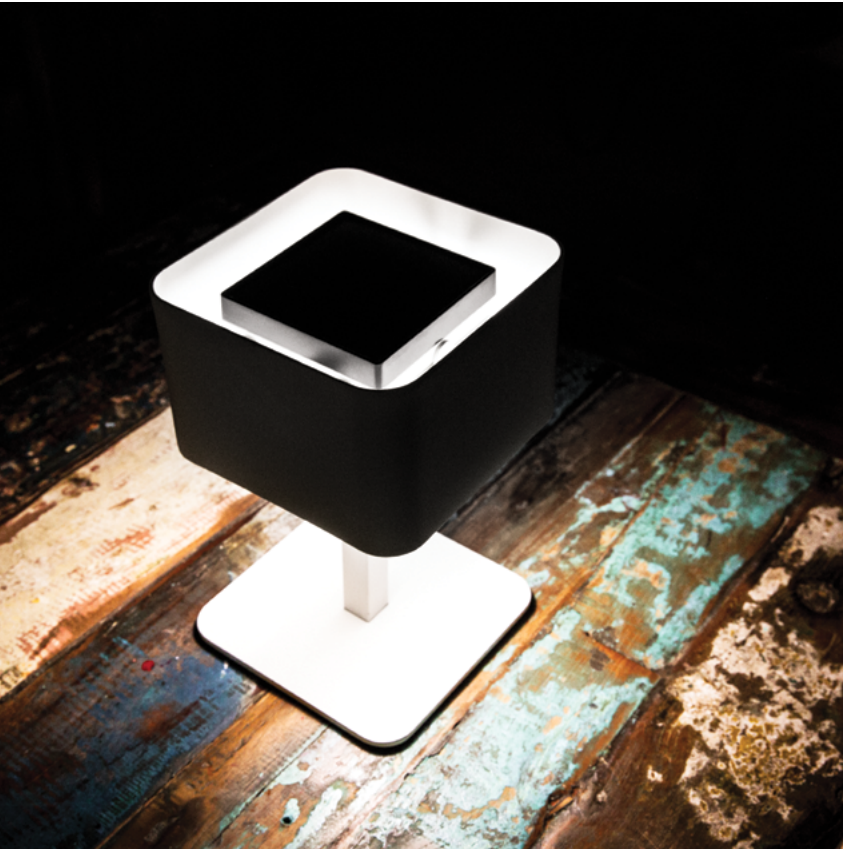

LA LAMPE

POSE

M A I O R I

VOL. I

L'éclairage solaire s'invite à votre table

Featuring a 10 cm high-conversion solar module, this wireless surprise shines for up to 5 hours in a full battery, providing 100 Lumens of warm and focused light. Despite the size, Pose is definitely not the runt.

Lightweight, weatherproofed... La Lampe Pose is versatile by design. The understated simplicity of its design, plus its wireless system makes it perfect for any space, indoor or outdoor.

La Lampe Pose

01

La Lampe Pose 01

- Weather resistant
- Usable indoor and outdoors.
- Aluminum frame.
- Epoxy Paint.
- 100 Lumens LED light.
- Detachable solar module.
- Auto On/Off/Auto.
- Activated by light sensor.
- 5 hours to full charge under the sun.
- 2-year warranty.

POSE 01 Blanc

POSE 01 Charbon

La Lampe Pose

02

La Lampe Pose 02

- Weather resistant
- Usable indoor and outdoors.
- Aluminum frame.
- Epoxy Paint.
- 100 Lumens LED light.
- Detachable solar module.
- Auto On/Off/Auto.
- Activated by light sensor.
- 5 hours to full charge under the sun.
- 2-year warranty.