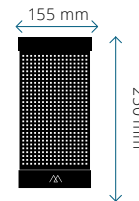

POSE 02 Charbon

POSE 02 Blanc

La Lampe Pose

03

La Lampe Pose 03

- Weather resistant
- Usable indoor and outdoors.
- Aluminum frame.
- Batyline fabric shade
- Epoxy Paint.
- 100 Lumens LED light.
- Detachable solar module.
- Auto On/Off/Auto.
- Activated by light sensor.
- 5 hours to full charge under the sun.
- 2-year warranty.